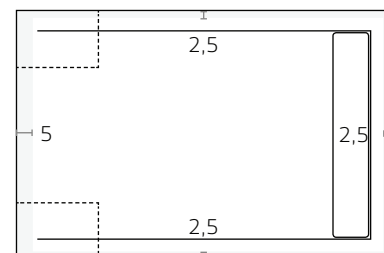

Thickness 3 cm

SE918W - SE916W - SE914W - SE912W - SE812W  
SE918G - SE916G - SE914G - SE912G - SE812G  
SE918Z - SE916Z - SE914Z - SE912Z - SE812Z

## CUSTOM MANUFACTURING

Customizable in width and length. Our customer can provide the schematics at the time of the order to receive the shower tray in their desired size.

- They are cut continuous segments with diamond disk (special for tiles)
- Large cuts will reduce the slope and may leave an irregular thickness of the edge.
- The first linear cut is free, the following as well as the special cuts are subject to an extra cost.
- Cuts of less than 4 cm are made on the same side. When they are larger than 4 cm, we can distribute them for the centering of the drain, only at the request of the customer.
- At the request of the customer, the cut edges can be polished. production and cutting processes.

DISCLAIMER: There is a tolerance of up to 1 cm due to the production and cutting processes.

Maximum cut-out area for intermediate to standard sizes.

Approximate area for special cuts.