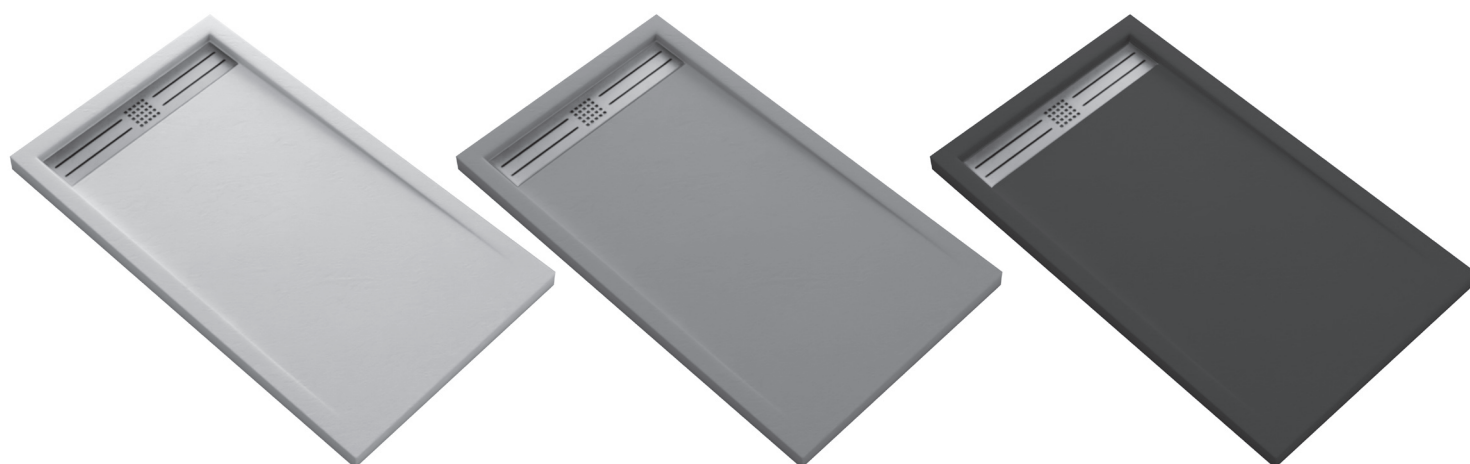

SE918W - SE916W - SE914W - SE912W - SE812W  
SE918G - SE916G - SE914G - SE912G - SE812G  
SE918Z - SE916Z - SE914Z - SE912Z - SE812Z

**TECHNICAL DRAWING**

		B							
		90	100	120	140	160	180		
A	80	13	13	<b>13</b>	13	13	13	C	
	90	13	13	<b>13</b>	<b>13</b>	<b>13</b>	<b>13</b>		
	100		13	13	13	13	13		

#### CHARACTERISTICS

- Super-slim shower tray with Slate texture.
- Made with resin, mineral compounds with exterior layers made by thermal fusion of sanitary Gel Coat. Antibacterial treatment certified by ISO-NPG-H+ (high avoidance of hydrolysis). It prevents corrosion of the material by micro-bacterial pathogens. This reduces risk of infection by skin contact.
- Made in mould using a casting method that produces anti-slip features.
- Density: Absorption 0.01%. (24-hour immersion).
- Weight and hardness comparable to the synthetic granite used in kitchen counters.
- It can be cut with diamond saw.
- High-flow drain with grill, coloured or of the same material as the tray, depending on the model.
- Height or thickness 3 cm.
- Compatible with access ramp.