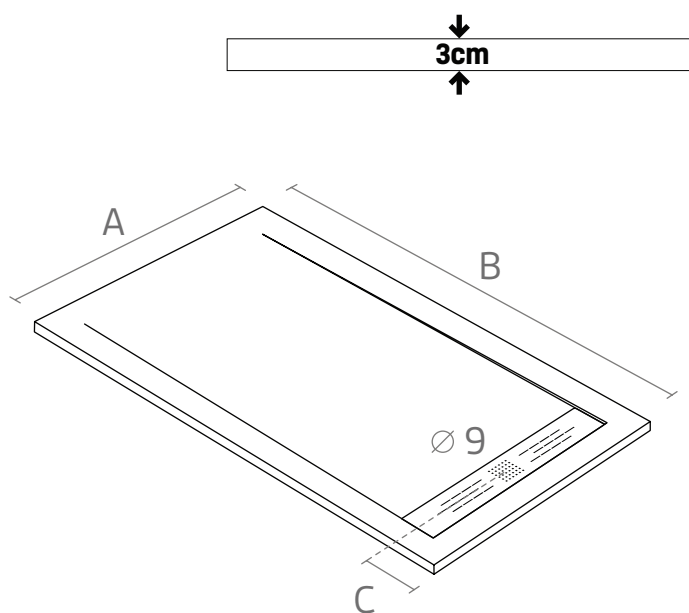

SE918W - SE916W - SE914W - SE912W - SE812W  
SE918G - SE916G - SE914G - SE912G - SE812G  
SE918Z - SE916Z - SE914Z - SE912Z - SE812Z

**TECHNICAL DRAWING**

		B							
		90	100	120	140	160	180		
A	80	13	13	<b>13</b>	13	13	13	C	
	90	13	13	<b>13</b>	<b>13</b>	<b>13</b>	<b>13</b>		
	100		13	13	13	13	13		

#### CHARACTERISTICS

- Super-slim shower tray with Slate texture.
- Made with resin, mineral compounds with exterior layers made by thermal fusion of sanitary Gel Coat. Antibacterial treatment certified by ISO-NPG-H+ (high avoidance of hydrolysis). It prevents corrosion of the material by micro-bacterial pathogens. This reduces risk of infection by skin contact.
- Made in mould using a casting method that produces anti-slip features.
- Density: Absorption 0.01%. (24-hour immersion).
- Weight and hardness comparable to the synthetic granite used in kitchen counters.
- It can be cut with diamond saw.
- High-flow drain with grill, coloured or of the same material as the tray, depending on the model.
- Height or thickness 3 cm.
- Compatible with access ramp.

## CUSTOM MANUFACTURING

Customizable in width and length. Our customer can provide the schematics at the time of the order to receive the shower tray in their desired size.

- They are cut continuous segments with diamond disk (special for tiles)
- Large cuts will reduce the slope and may leave an irregular thickness of the edge.
- The first linear cut is free, the following as well as the special cuts are subject to an extra cost.
- Cuts of less than 4 cm are made on the same side. When they are larger than 4 cm, we can distribute them for the centering of the drain, only at the request of the customer.
- At the request of the customer, the cut edges can be polished. production and cutting processes.

DISCLAIMER: There is a tolerance of up to 1 cm due to the production and cutting processes.

Maximum cut-out area for intermediate to standard sizes.

Approximate area for special cuts.