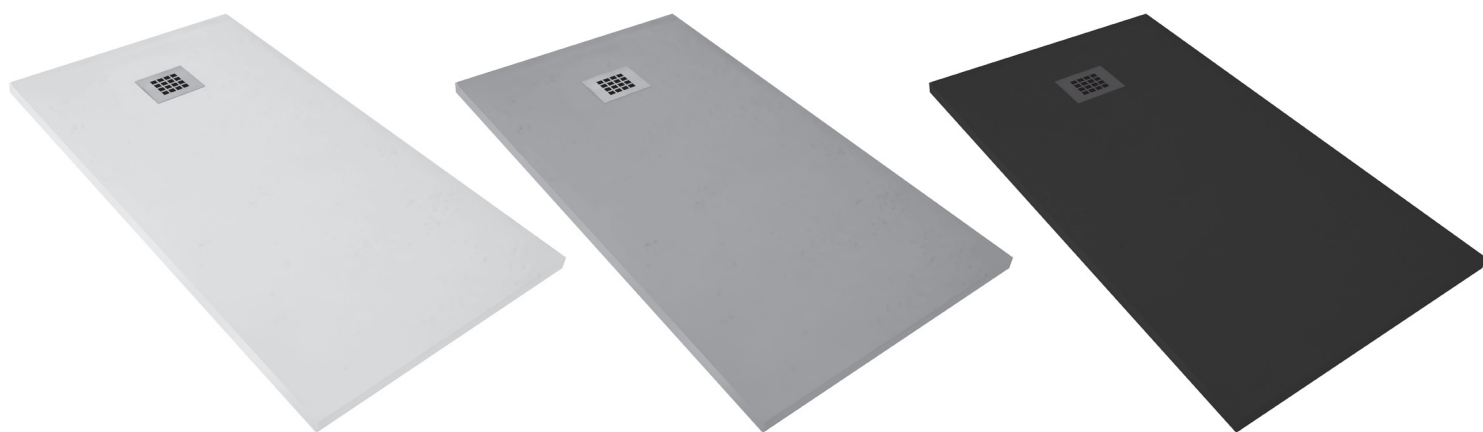

SL918W / SL916W / SL914W / SL912W / SL812W / SL99W / SL100W
SL918G / SL916G / SL914G / SL912G / SL812G / SL99G / SL100G
SL918Z / SL916Z / SL914Z / SL912Z / SL812Z / SL99Z / SL100Z

TECHNICAL DRAWING

		B							
		90	100	120	140	160	180		
A	80	25	25	25	35	45	45		
	90	25	25	25	35	45	45	C	
	100		25	25	35	45	45		

SL918W / SL916W / SL914W / SL912W / SL812W / SL99W / SL100W
SL918G / SL916G / SL914G / SL912G / SL812G / SL99G / SL100G
SL918Z / SL916Z / SL914Z / SL912Z / SL812Z / SL99Z / SL100Z

CHARACTERISTICS

- Super-slim shower tray with Slate texture.
- Made with resin, mineral compounds with exterior layers made by thermal fusion of sanitary Gel Coat. Antibacterial treatment certified by ISO-NPG-H+ (high avoidance of hydrolysis). It prevents corrosion of the material by micro-bacterial pathogens. This reduces risk of infection by skin contact.
- Made in mould using a casting method that produces anti-slip features.
- Density: Absorption 0.01%. (24-hour immersion).
- Weight and hardness comparable to the synthetic granite used in kitchen counters.
- It can be cut with diamond saw.
- High-flow drain with grill, coloured or of the same material as the tray, depending on the model.
- Height or thickness 3 cm.
- Compatible with access ramp.

Customizable in width and length. Our customer can provide the schematics at the time of the order to receive the shower tray in their desired size.

- They are cut continuous segments with diamond disk (special for tiles)
- Large cuts will reduce the slope and may leave an irregular thickness of the edge.
- The first linear cut is free, the following as well as the special cuts are subject to an extra cost.
- Cuts of less than 4 cm are made on the same side. When they are larger than 4 cm, we can distribute them for the centering of the drain, only at the request of the customer.
- At the request of the customer, the cut edges can be polished. production and cutting processes.