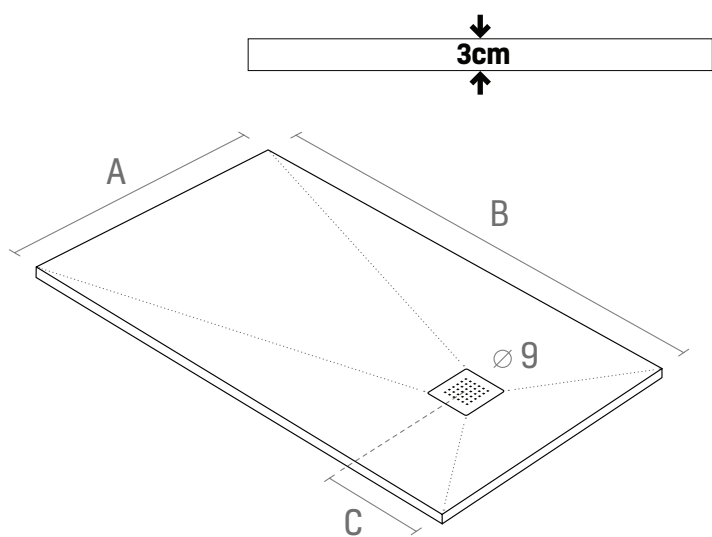

SL918W / SL916W / SL914W / SL912W / SL812W / SL99W / SL100W
SL918G / SL916G / SL914G / SL912G / SL812G / SL99G / SL100G
SL918Z / SL916Z / SL914Z / SL912Z / SL812Z / SL99Z / SL100Z

TECHNICAL DRAWING

		B							
		90	100	120	140	160	180		
A	80	25	25	25	35	45	45		
	90	25	25	25	35	45	45	C	
	100		25	25	35	45	45		

SL918W / SL916W / SL914W / SL912W / SL812W / SL99W / SL100W
SL918G / SL916G / SL914G / SL912G / SL812G / SL99G / SL100G
SL918Z / SL916Z / SL914Z / SL912Z / SL812Z / SL99Z / SL100Z

CHARACTERISTICS

- Super-slim shower tray with Slate texture.
- Made with resin, mineral compounds with exterior layers made by thermal fusion of sanitary Gel Coat. Antibacterial treatment certified by ISO-NPG-H+ (high avoidance of hydrolysis). It prevents corrosion of the material by micro-bacterial pathogens. This reduces risk of infection by skin contact.
- Made in mould using a casting method that produces anti-slip features.
- Density: Absorption 0.01%. (24-hour immersion).
- Weight and hardness comparable to the synthetic granite used in kitchen counters.
- It can be cut with diamond saw.
- High-flow drain with grill, coloured or of the same material as the tray, depending on the model.
- Height or thickness 3 cm.
- Compatible with access ramp.

Customizable in width and length. Our customer can provide the schematics at the time of the order to receive the shower tray in their desired size.

- They are cut continuous segments with diamond disk (special for tiles)
- Large cuts will reduce the slope and may leave an irregular thickness of the edge.
- The first linear cut is free, the following as well as the special cuts are subject to an extra cost.
- Cuts of less than 4 cm are made on the same side. When they are larger than 4 cm, we can distribute them for the centering of the drain, only at the request of the customer.
- At the request of the customer, the cut edges can be polished. production and cutting processes.